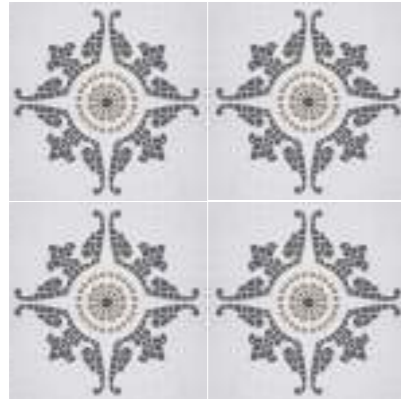

ELYSEE

Pedro gris tile

LUXURIOUS CHIQUE
WITH NOUR NOIR. OR A
MORE MODERN TOUCH
WITH PEDRO GRIS.

NOUR NOIR

PEDRO GRIS

SORBONNE

REVOIR PARIS

60 x 60 cm