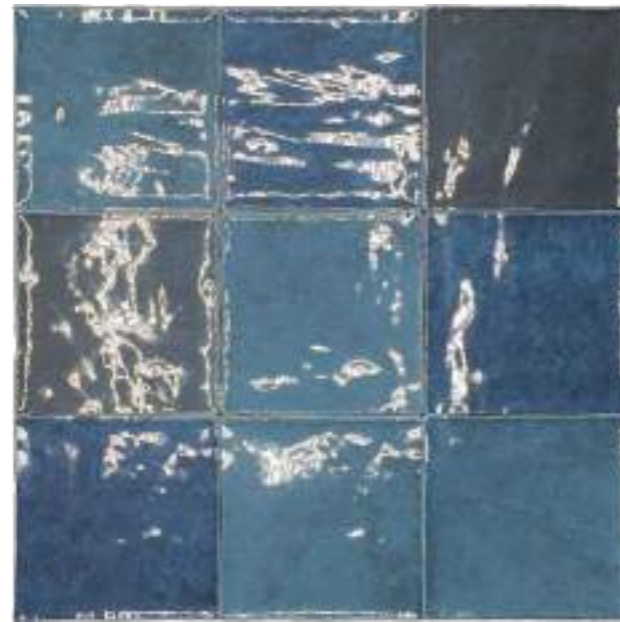

Atelier Wall

10 x 10

ATELIER MARINE GLOSSY

9.6MM