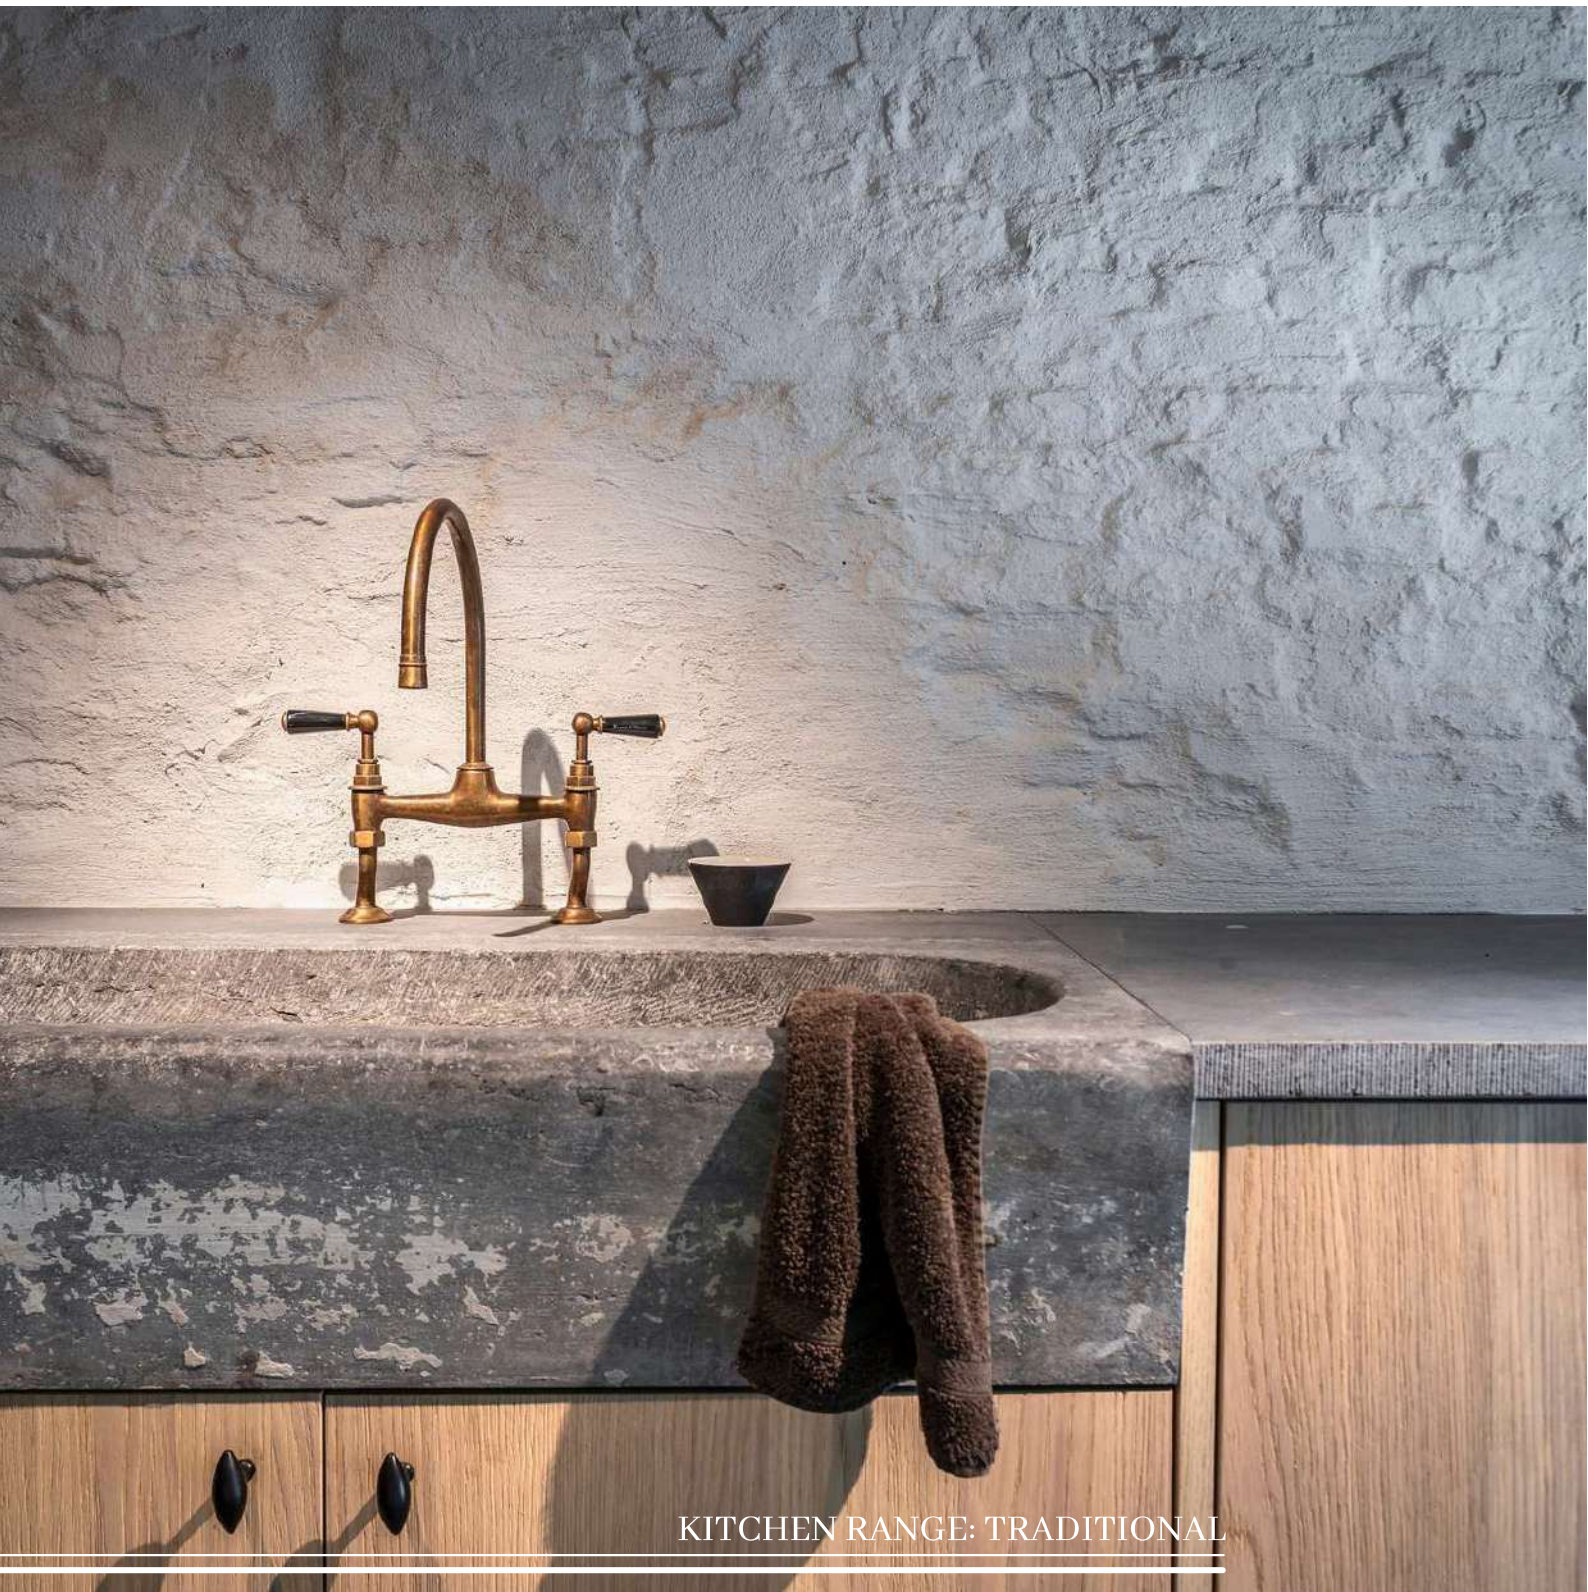

KITCHEN RANGE: TRADITIONAL